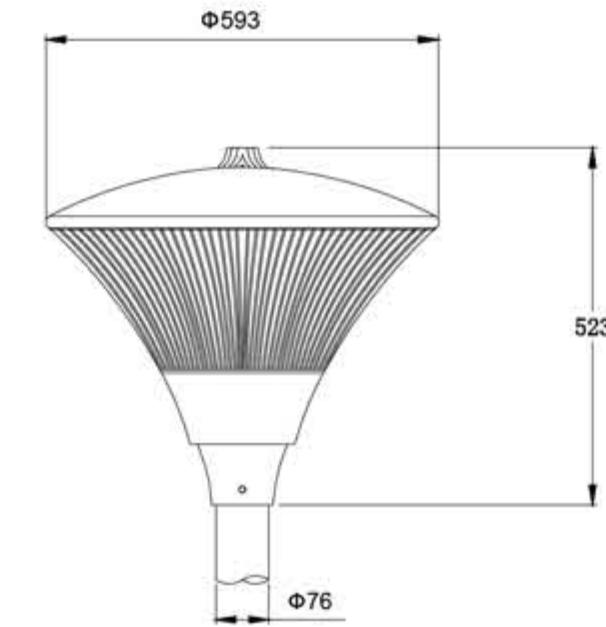

# KTSL7507

## Led Garden Lighting / 庭院灯

灯具尺寸 Product Dimensions(mm)

**产品说明：**

铝压铸外壳, 铝板旋压顶盖  
间接照明技术  
抗 UV PC 灯罩  
整体密封结构

**Product description:**

Die cast aluminum housing, Aluminum sheet rotating cover  
Indirect lighting technology  
UV-stop PC lamp cover  
Sealed lamp housing

配光曲线 Polar Diagram

**配置数据 / Configuration Data:**

产品型号 Product Code	额定功率 Rated Power	初始光通量 Luminous Flux			毛净重 G.W/N.W	包装尺寸 Packing Size
		WW	NW	CW		
KTSL7507(13)	20W	1595	1650	1750	8/6.6(kgs)	540x540x540mm
KTSL7507(13)	30W	2200	2365	2420	8/6.6(kgs)	540x540x540mm