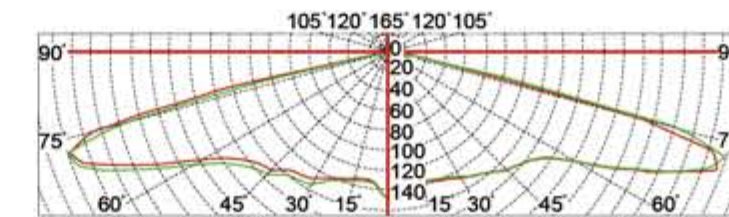

## Led Garden Lighting / 庭院灯

灯具尺寸 Product Dimensions(mm)

**产品说明：**

铝压铸外壳, 铝板旋压顶盖  
间接照明技术  
抗 UV PC 灯罩  
整体密封结构

**Product description:**

Die cast aluminum housing, Aluminum sheet rotating cover  
Indirect lighting technology  
UV-stop PC lamp cover  
Sealed lamp housing

配光曲线 Polar Diagram

**配置数据 / Configuration Data:**

产品型号 Product Code	额定功率 Rated Power	初始光通量 Luminous Flux			毛净重 G.W/N.W	包装尺寸 Packing Size
		WW	NW	CW		
KTSL7507(13)	20W	1595	1650	1750	8/6.6(kgs)	540x540x540mm
KTSL7507(13)	30W	2200	2365	2420	8/6.6(kgs)	540x540x540mm