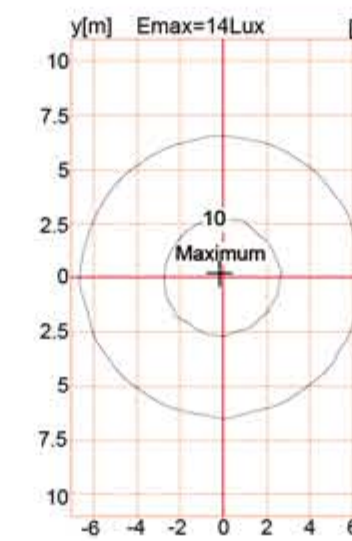

## Led Garden Lighting / 庭院灯

灯具尺寸 Product Dimensions(mm)

**产品说明：**

铝压铸外壳, 铝板旋压顶盖  
间接照明技术  
抗 UV PC 灯罩  
整体密封结构

**Product description:**

Die cast aluminum housing, Aluminum sheet rotating cover  
Indirect lighting technology  
UV-stop PC lamp cover  
Sealed lamp housing

配光曲线 Polar Diagram

**配置数据 / Configuration Data:**

产品型号 Product Code	额定功率 Rated Power	初始光通量 Luminous Flux			毛净重 G.W/N.W	包装尺寸 Packing Size
		WW	NW	CW		
KTSL7507(13)	20W	1595	1650	1750	8/6.6(kgs)	540x540x540mm
KTSL7507(13)	30W	2200	2365	2420	8/6.6(kgs)	540x540x540mm